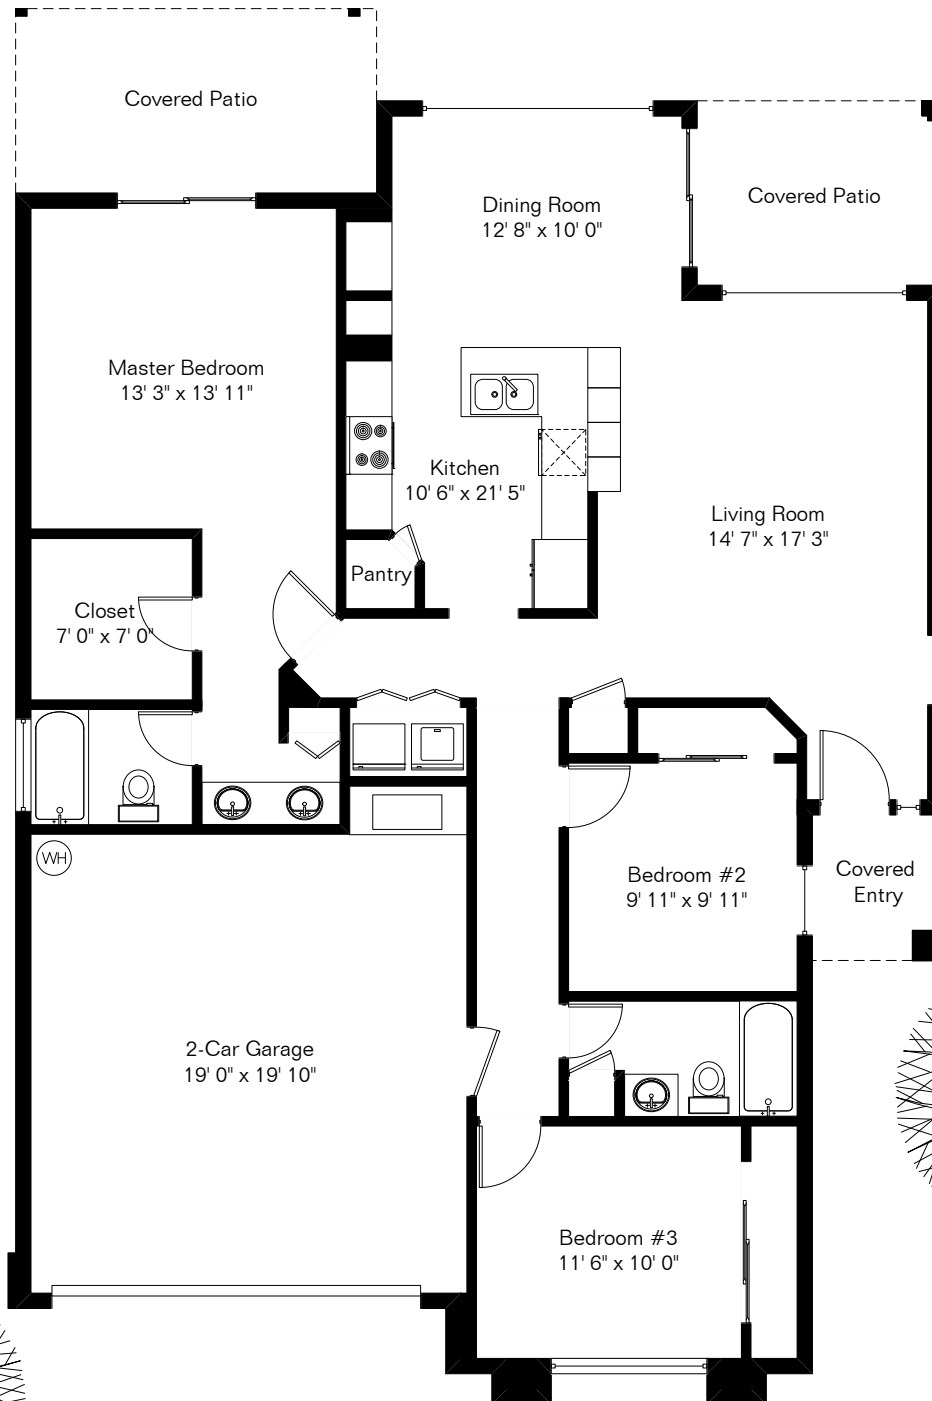

The square footages and room size information are deemed to be reliable but are not guaranteed and should be independently verified. This drawing is for marketing purposes only.

418 E Covered Wagon Dr

Living Area 1,472 Sq Ft
Garage 413 Sq Ft

Site Visit March 2021

0 ft. 6 ft. 10 ft. 20 ft.

Copyright 2021 Floor Plans First! LLC
All Rights Reserved.

Floor Plans First!
See the Floor Plan First!

FloorPlansFirst.com
(520) 881-1500